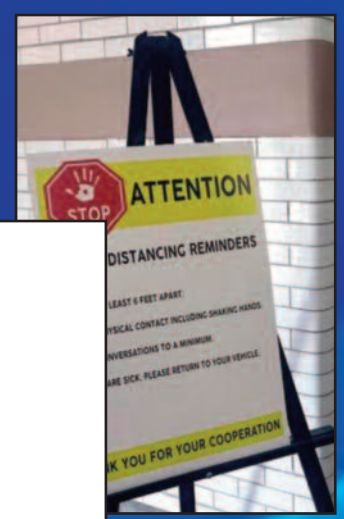

Covid-19

! $ $! &

"#

! "# "

" ! ! #
! ! "

(#

! ! #

! ! "

" ! ! #

! "

' %

&

!

! #

#

"

"# ! ! "

!

"

$

!

#

"

! ""

"(

$ #

#