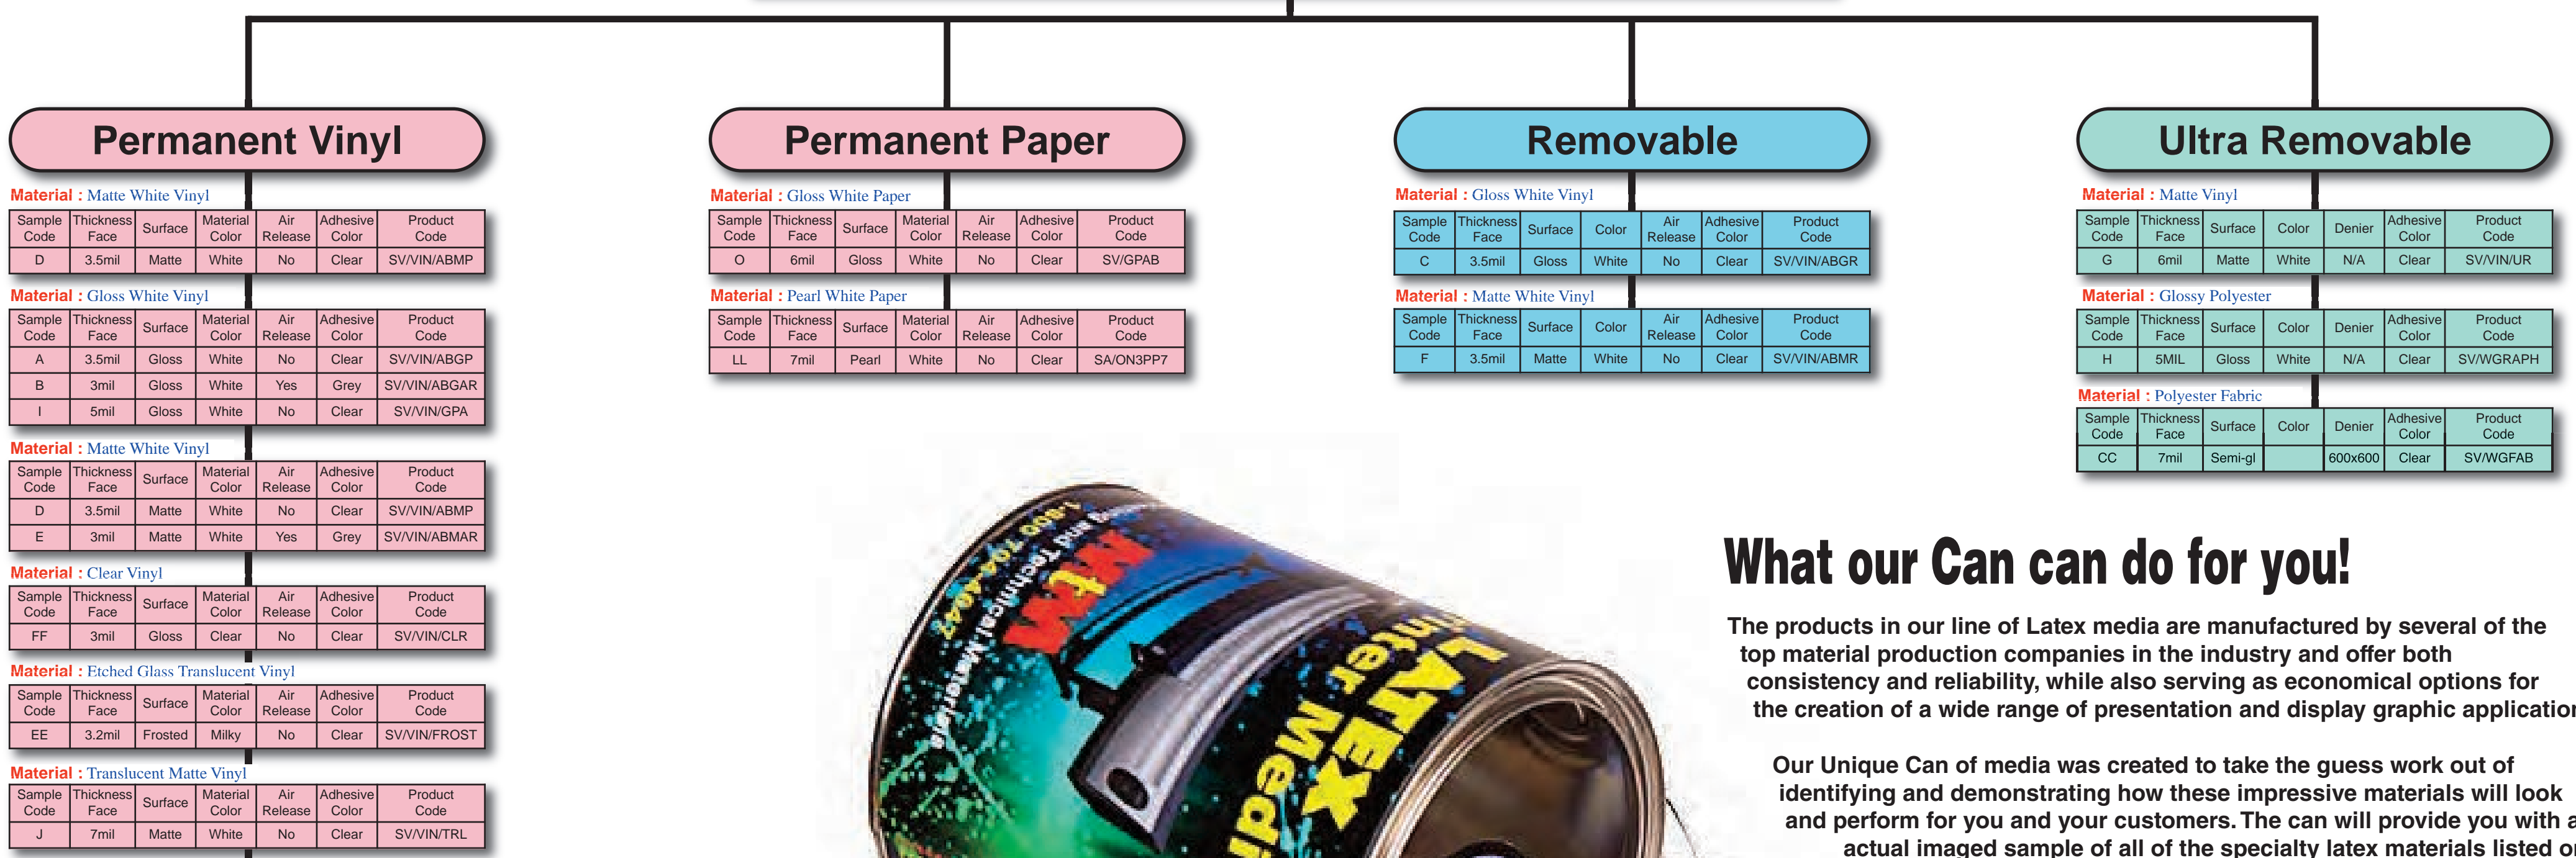

1-800-704-4647

Marketing and Technical Materials, Inc.

Wide Format Inkjet Materials

Ricoh Pro L4130 & L4160

Media up 53.6" L4130 and 63.4" L4160

Using Latex based inks

With increasing speed and resolution, high quality Latex printers are revolutionizing the design graphics output market. These devices offer fast, durable display images for both indoor and outdoor use and provide designers with an abundance of media options to fulfill virtually any application requirement. Our range of media products includes adhesive back papers and vinyls, fine art canvas and papers and many polyester and banner options to match the specific design and display features, helping you to realize the impact of your imagined graphic.

MtM's Portfolio of Latex Print Media

What our Can can do for you!

The products in our line of Latex media are manufactured by several of the top material production companies in the industry and offer both consistency and reliability, while also serving as economical options for the creation of a wide range of presentation and display graphic applications.