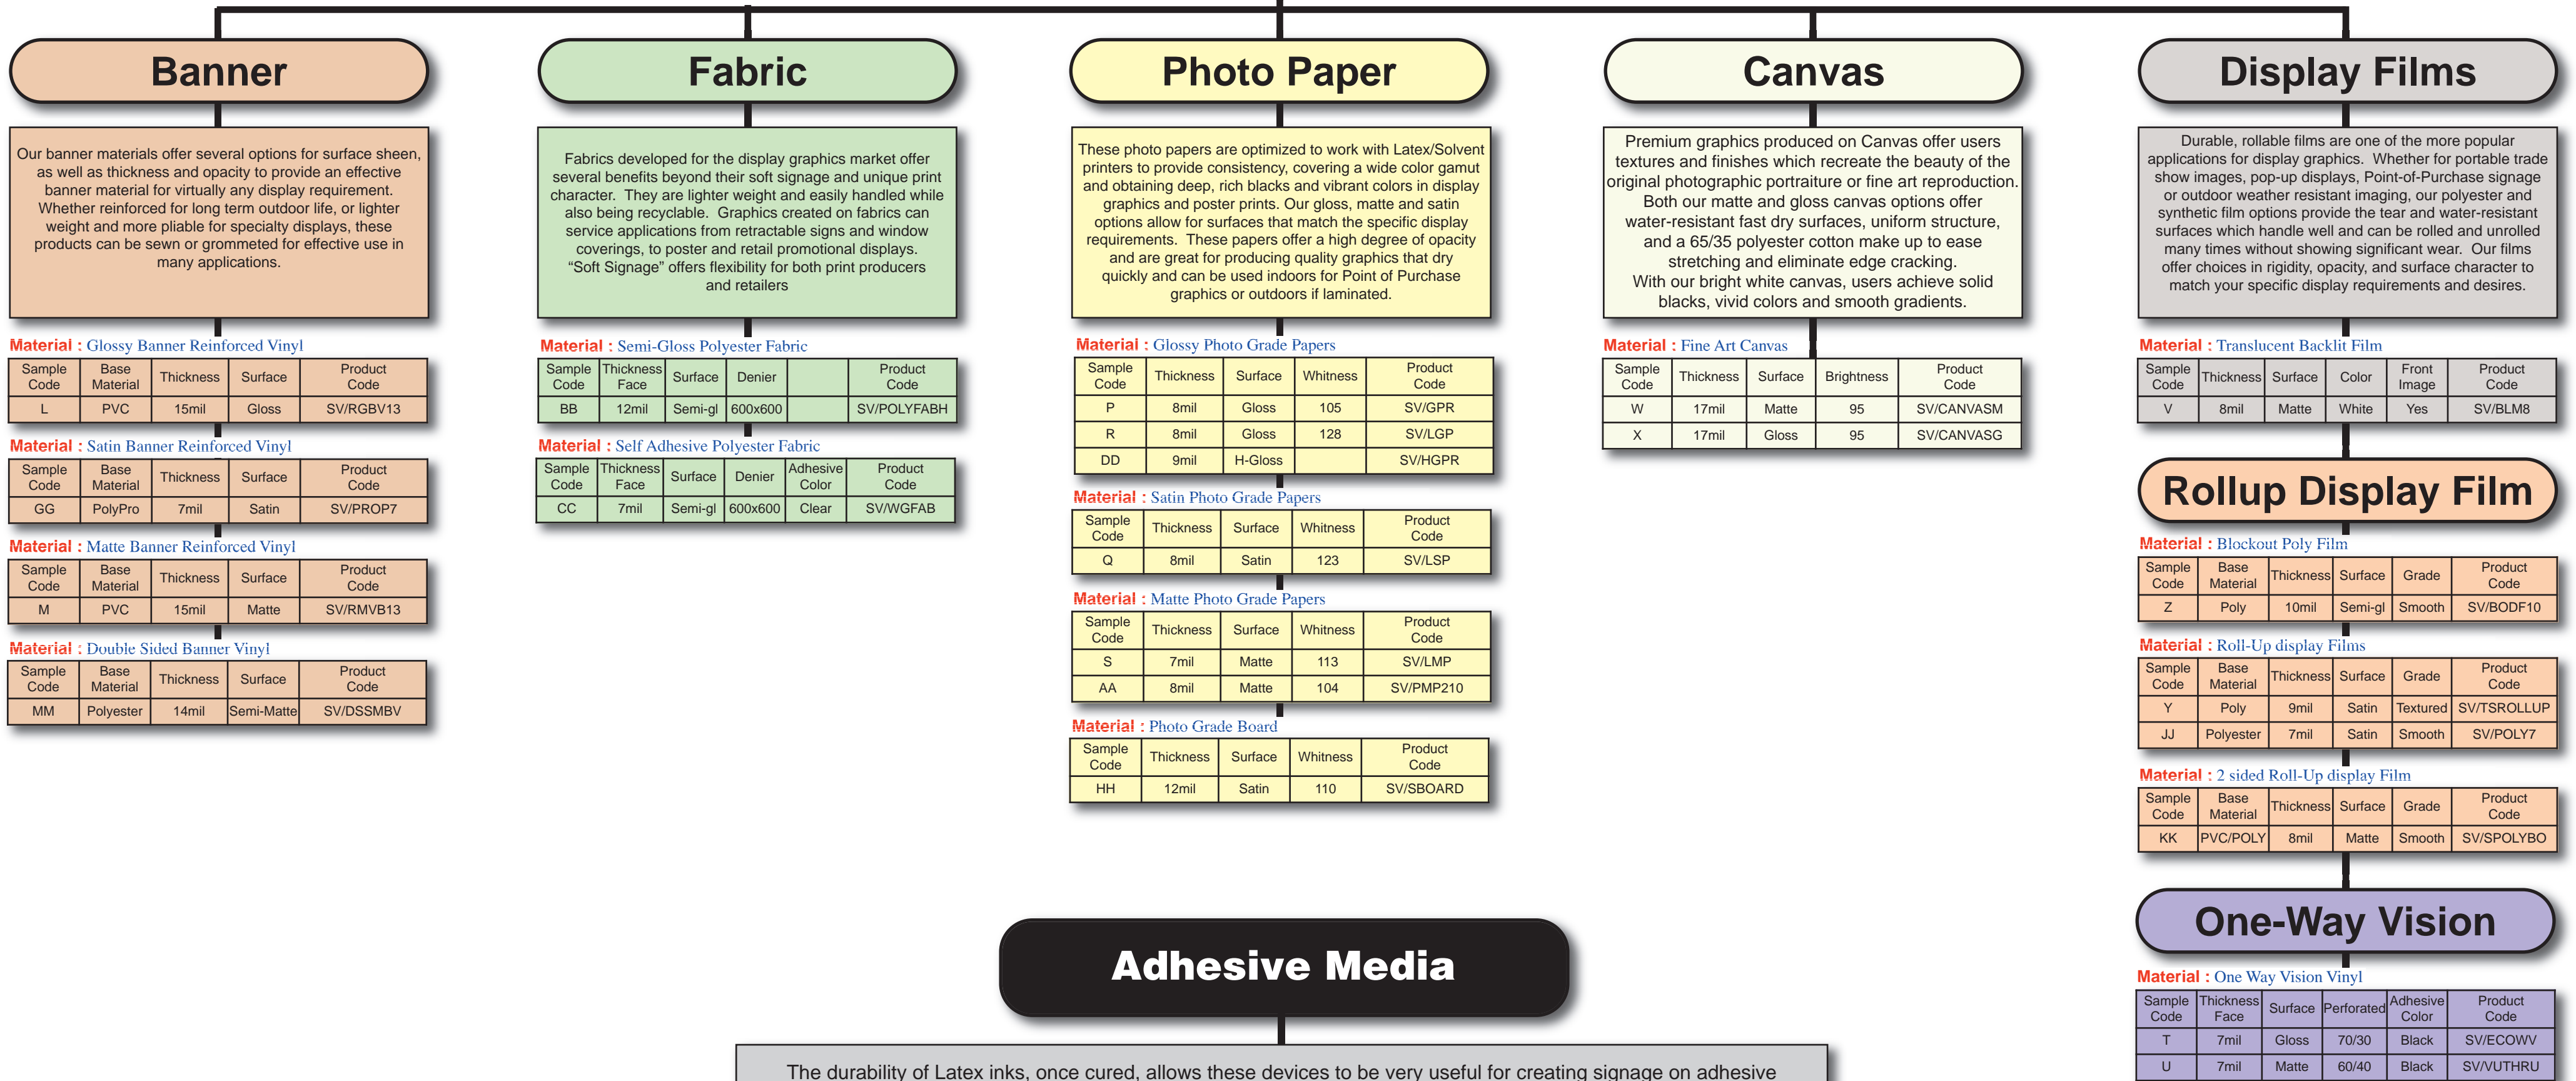

1-800-704-4647

Marketing and Technical Materials, Inc.

Wide Format Inkjet Materials

Ricoh Pro L4130 & L4160

Media up 53.6" L4130 and 63.4" L4160

Using Latex based inks

With increasing speed and resolution, high quality Latex printers are revolutionizing the design graphics output market. These devices offer fast, durable display images for both indoor and outdoor use and provide designers with an abundance of media options to fulfill virtually any application requirement. Our range of media products includes adhesive back papers and vinyls, fine art canvas and papers and many polyester and banner options to match the specific design and display features, helping you to realize the impact of your imagined graphic.

MtM's Portfolio of Latex Print Media

What our Can can do for you!

The products in our line of Latex media are manufactured by several of the top material production companies in the industry and offer both consistency and reliability, while also serving as economical options for the creation of a wide range of presentation and display graphic applications.