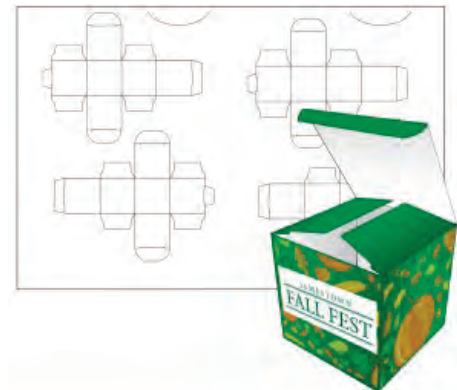

Dimensional Products

Available through your Imaging Supplies and Technology Sales team at MtM 1 800-704-4647

Range

- Bottle Hangers
- Boxes
- Table Tents
- Cup Sleeves
- Drink Coasters

PATENT PENDING

Fast & Easy

Lift Off™ Product Range

1 800-704-4647

3-2-1 Lift Off!

Dimensional Yes! But with a difference!

Have you ever printed on one of those pre-diecut sheets, you know the ones that can be a bit flimsy and give you that uneasy feeling that this is going to come apart in the copier? How about the time it takes trying to tear all those perforations just to get the item loose from the sheet without tearing the actual product itself. And what about that serious razor sharp edge left by the perforations.

NOW! You dont have to put up with any of this ever again.

Save money, time and paper cuts with this new unique and revolutionary product offering called Lift Off. LiftOff has been developed to provide a printer/copier friendly, fast blank removal, clean edged and tear resistant 3D dimensional product for copiers and printers. LiftOff has a film carrier to support and transport the die cut blank through the copier. Then the real magic starts. peel away the film carrier to remove the item from the matrix in a fraction of the time conventional sheets take. Often the blanks just freely release from the surround. And since there are no perforations the edges are super smooth. Last but not least the reverse of the sheet is laminated to give a tough, tearproof, durable product.