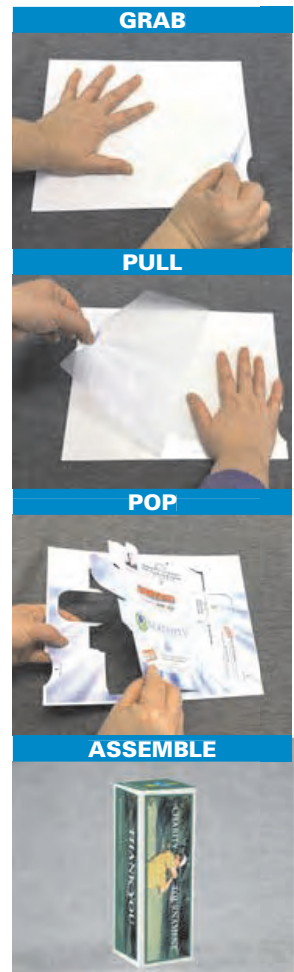

TAGS

LIFT OFF	SHEET SIZE	SHEETS	#/SHEET	YIELD	100 LB. CVR COPY
Tag, 2.375" x 4.875"	8.5" x 11"	25	6-UP	150	LOTGA02C16WH

BOTTLE HANGERS OR PLACE CARDS

LIFT OFF	SHEET SIZE	SHEETS	#/SHEET	YIELD	100 LB. CVR COPY
Bottle Hanger, 3.75" x 5"	8.5" x 11"	25	4-UP	100	LOBHA02C14WH

MEGAPHONES & MINIPHONES

LIFT OFF	SHEET SIZE	SHEETS	#/SHEET	YIELD	100 LB. CVR COPY
Miniphone, 8" x 6.25"	8.5" x 11"	25	1-UP	25	LOMMA02C11WH

DOOR HANGERS

LIFT OFF	SHEET SIZE	SHEETS	#/SHEET	YIELD	100 LB. CVR COPY
Small Door Hanger, 3.37" x 10.25"	8.5" x 11"	25	2-UP	50	LODHA02C12WH

TABLE TENTS

LIFT OFF	SHEET SIZE	SHEETS	#/SHEET	YIELD	100 LB. CVR COPY
Small Table Tent, 4.25" x 2" x 5"	8.5" x 11"	25	2-UP	50	LOTTB02C12WH

STEP 1

Turn the sheet over, so the artwork is facing downwards and grab the triangle tab in the corner of the sheet. Begin to pull away the film, just an inch from the edge.